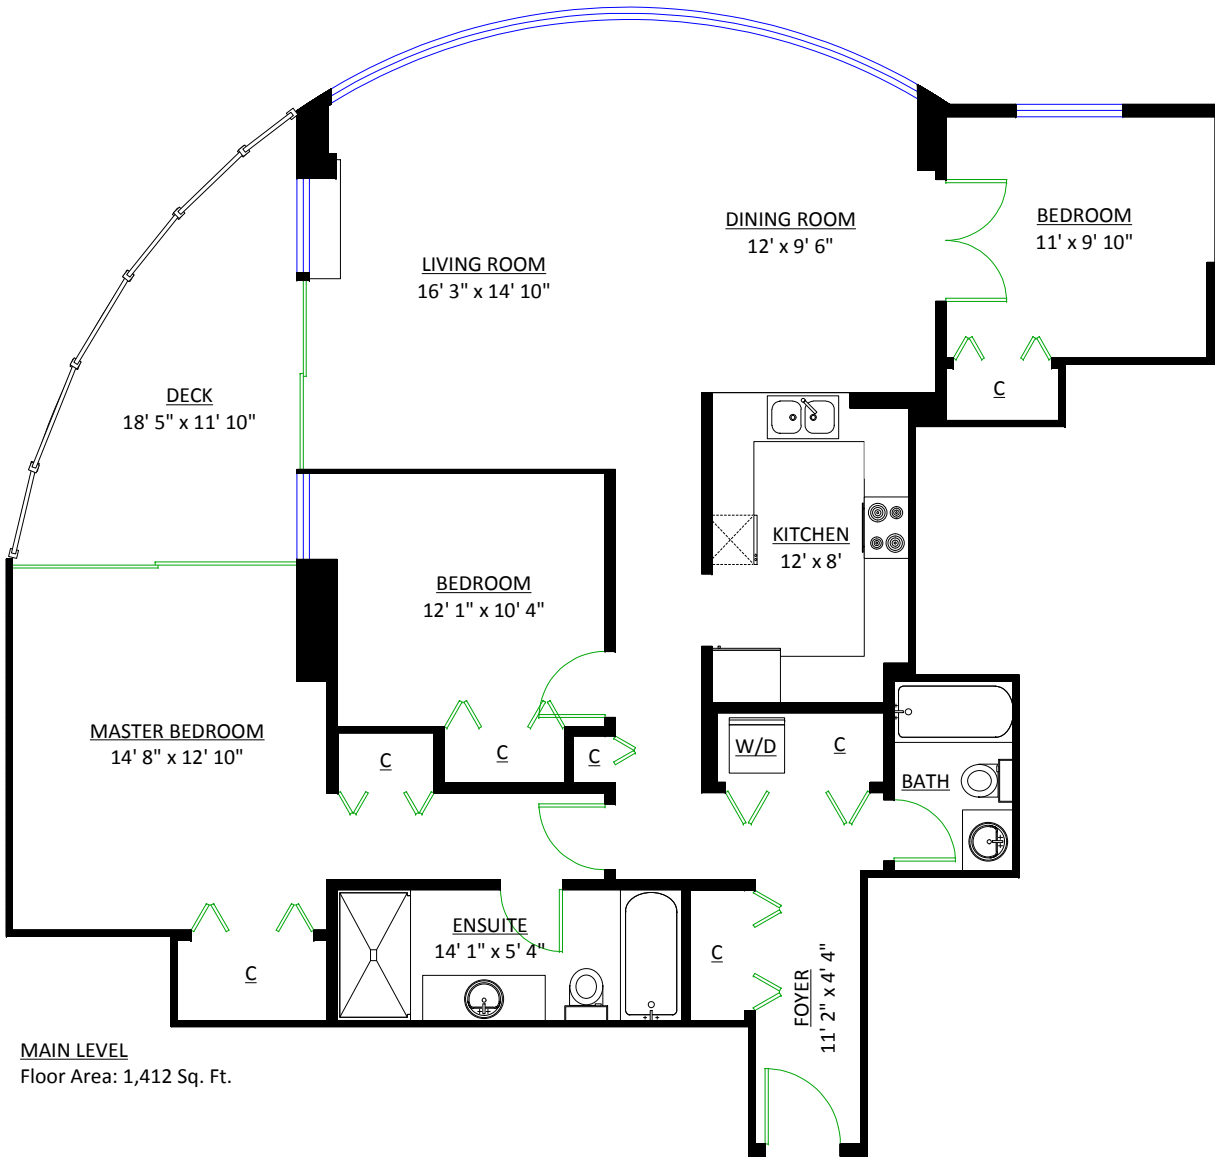

#1203 – 1188 Quebec Street, Vancouver, B.C.

MAIN LEVEL
Floor Area: 1,412 Sq. Ft.

ROLAND LEWIS
PERSONAL REAL ESTATE CORPORATION
ROYAL LEPAGE | **Sussex**

Totals**

Main Level: 1,412 sq. ft.

Deck: 138 sq. ft.

** Approx. based on interior measurements to exterior walls
** Total square footage not taken from original blueprints