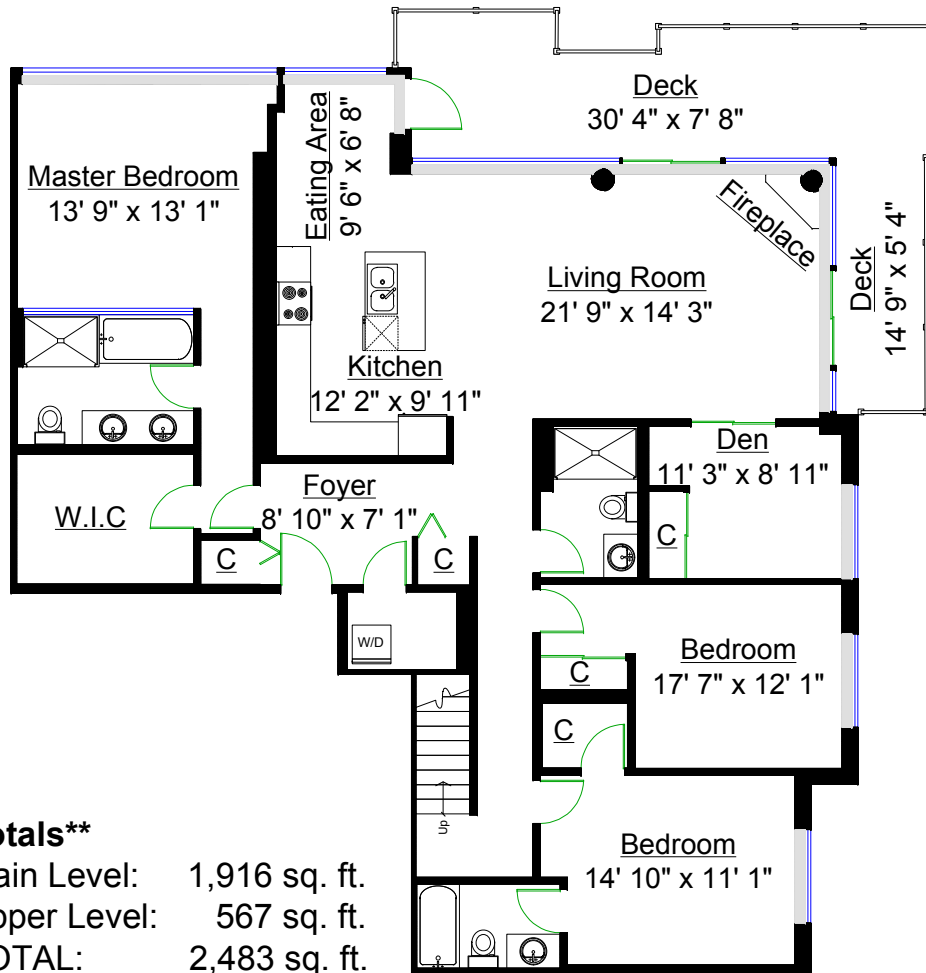

PH3 – 168 Esplanade East, North Vancouver

MAIN LEVEL

Totals**
 Main Level: 1,916 sq. ft.
 Upper Level: 567 sq. ft.
 TOTAL: 2,483 sq. ft.

UPPER LEVEL

Other Areas
 Deck: 313 sq. ft.
 Upper Deck: 919 sq. ft.
 TOTAL: 1,232 sq. ft.

** Approx. based on interior measurements to exterior walls
 ** Total square footage not taken from original blueprints