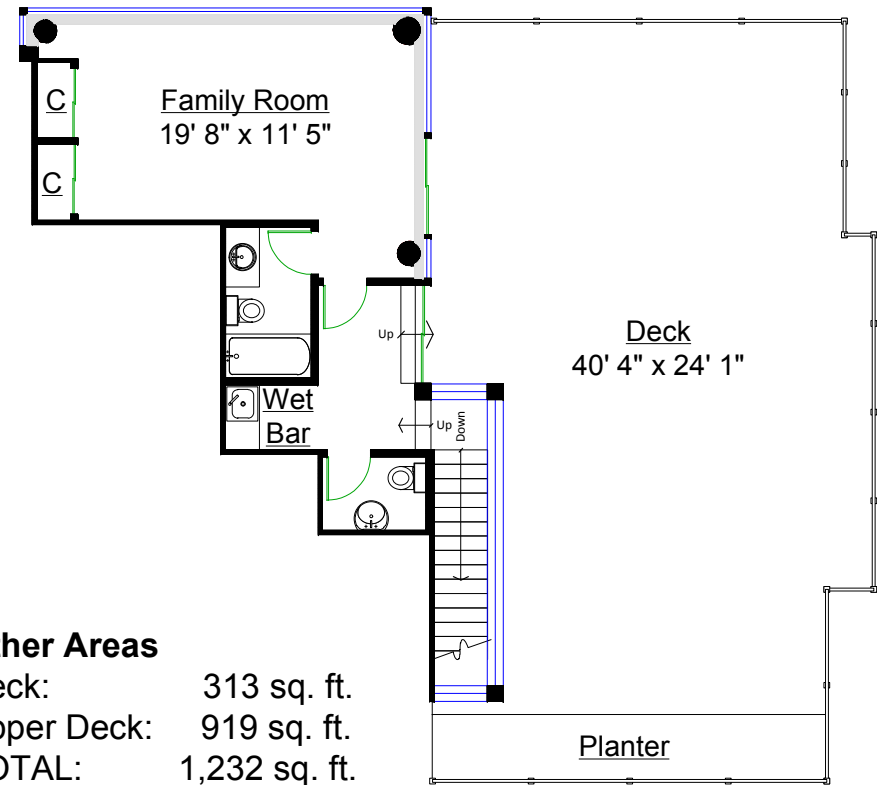

PH3 – 168 Esplanade East, North Vancouver

MAIN LEVEL

Totals**
 Main Level: 1,916 sq. ft.
 Upper Level: 567 sq. ft.
 TOTAL: 2,483 sq. ft.

UPPER LEVEL

Other Areas
 Deck: 313 sq. ft.
 Upper Deck: 919 sq. ft.
 TOTAL: 1,232 sq. ft.

** Approx. based on interior measurements to exterior walls
 ** Total square footage not taken from original blueprints