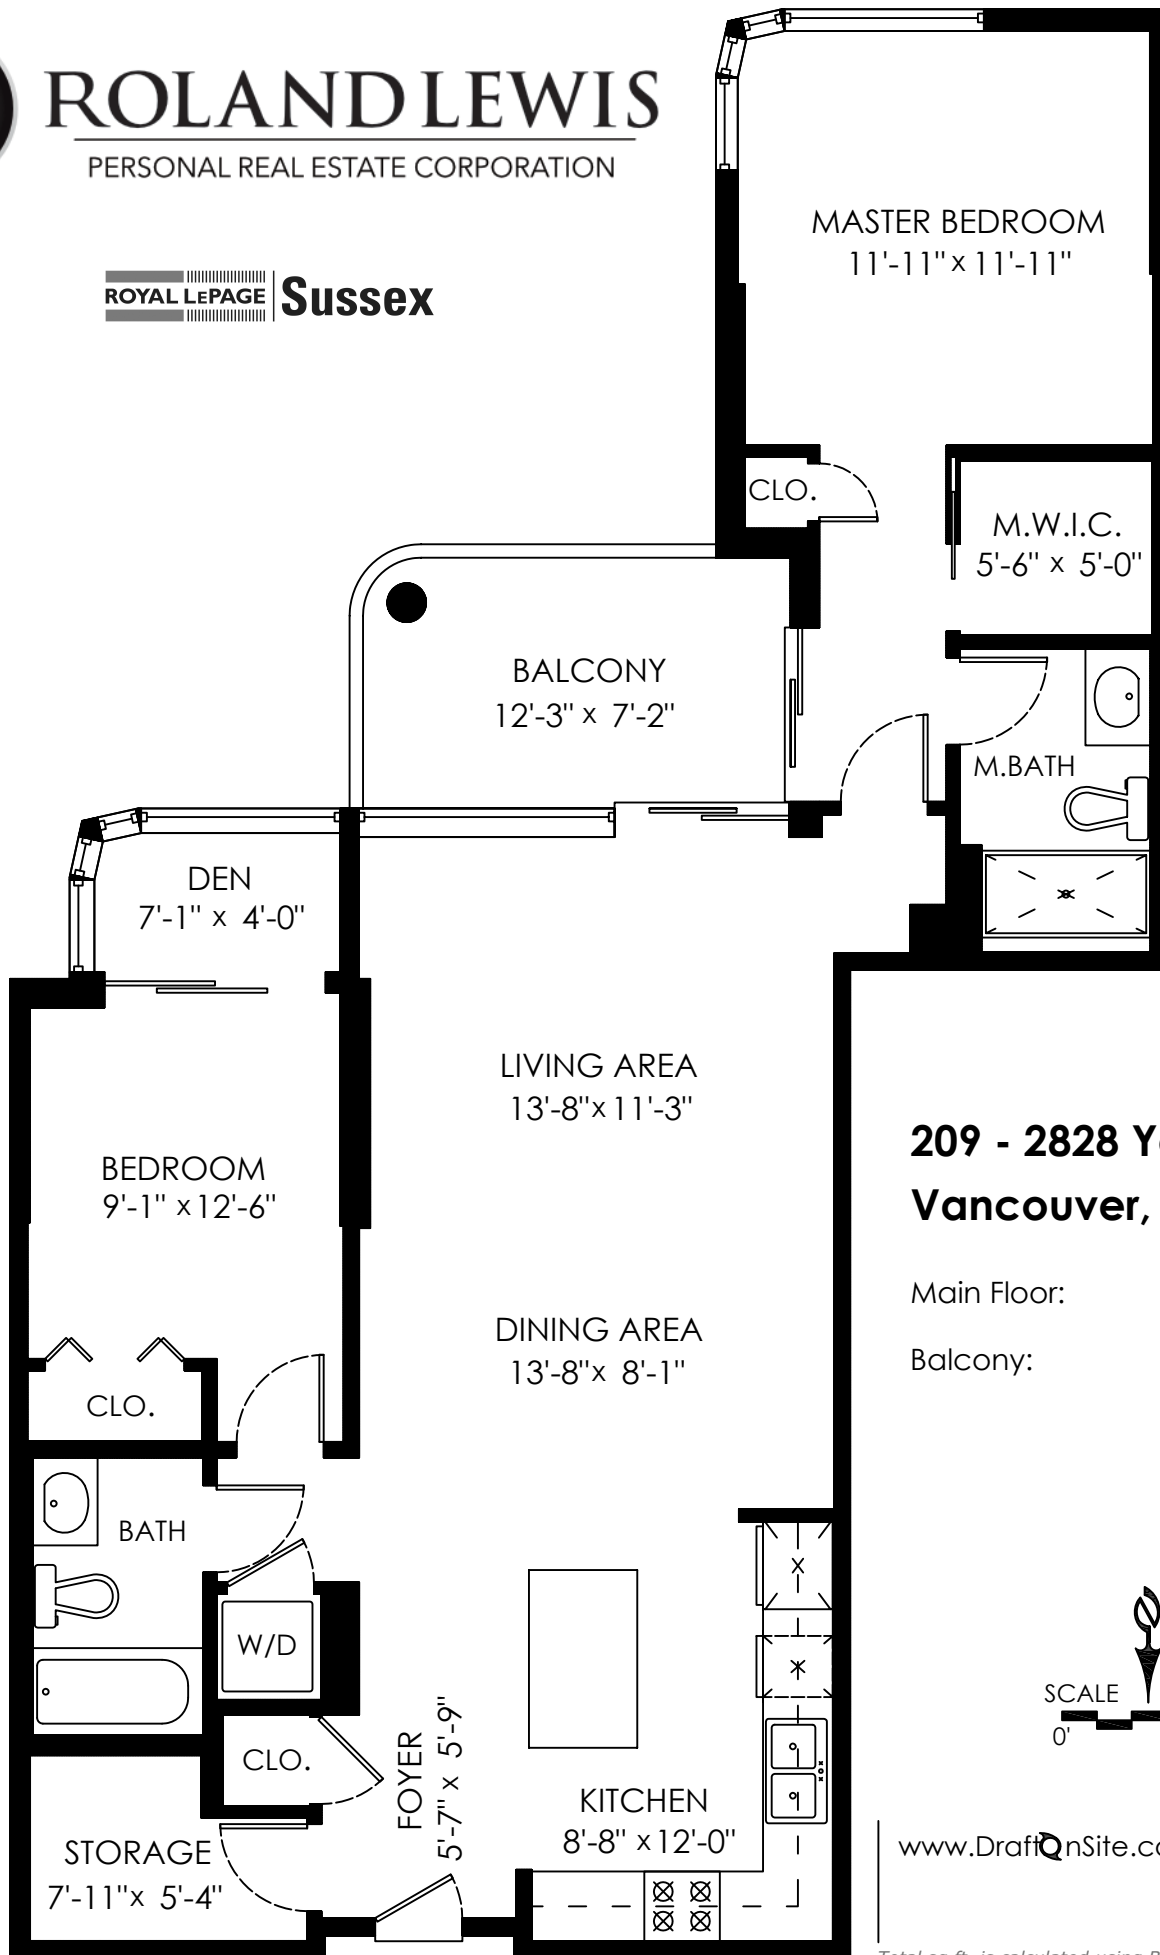

ROLAND LEWIS

PERSONAL REAL ESTATE CORPORATION

ROYAL LEPAGE **Sussex**

209 - 2828 Yew Street Vancouver, B.C.

Main Floor: 1,106 sq.ft.
Balcony: 94 sq.ft.

www.DraftOnSite.com

P
604-639-5434
WWW.PIXILINK.COM

Total sq.ft. is calculated using BOMA Standard Method A